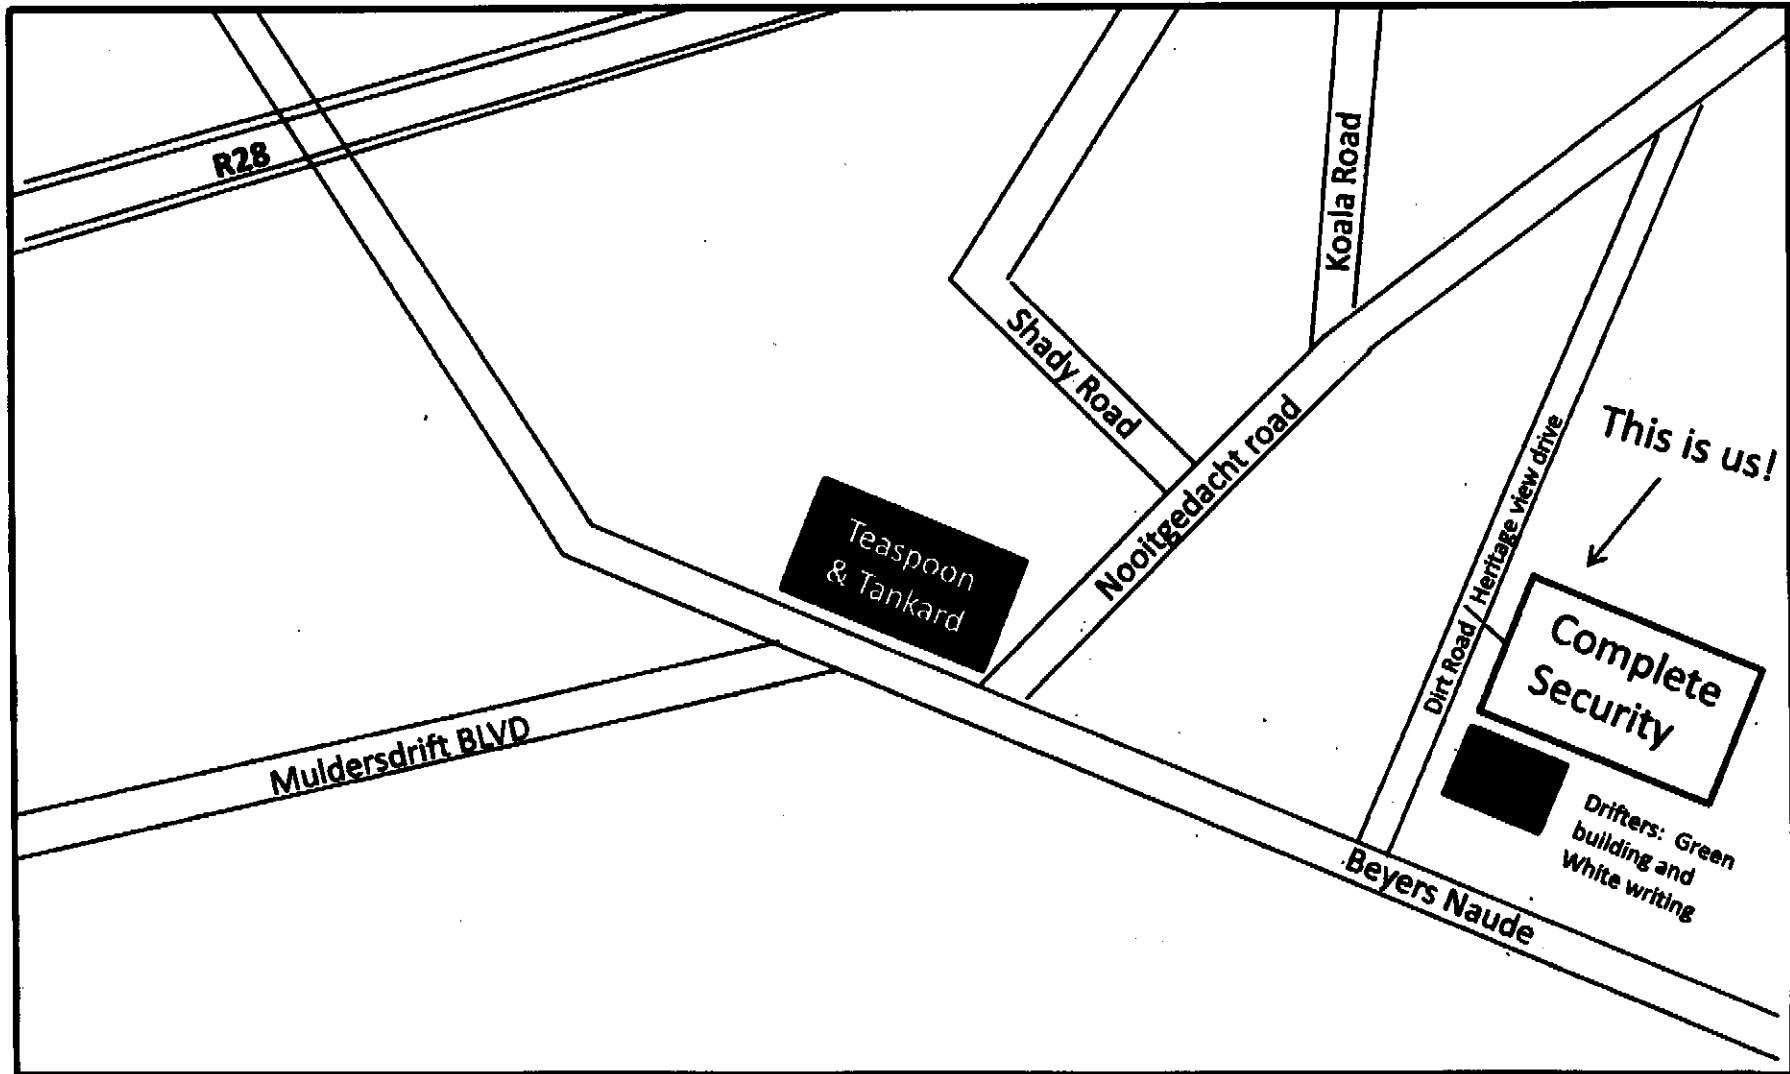

	PO BOX 1446 NORTHRIDING 2162	Map to Complete Security:	GPS Settings:
	011 957-3240 011 957-3247	Rietfontein – 189 IQ Muldersdrift	26 01'38.38"S and 27 52'34.28"E

	PO BOX 1446 NORTHRIDING 2162	Map to Complete Security:	GPS Settings:
	011 957-3240 011 957-3247	Rietfontein – 189 IQ Muldersdrift	26 01'38.38"S and 27 52'34.28"E